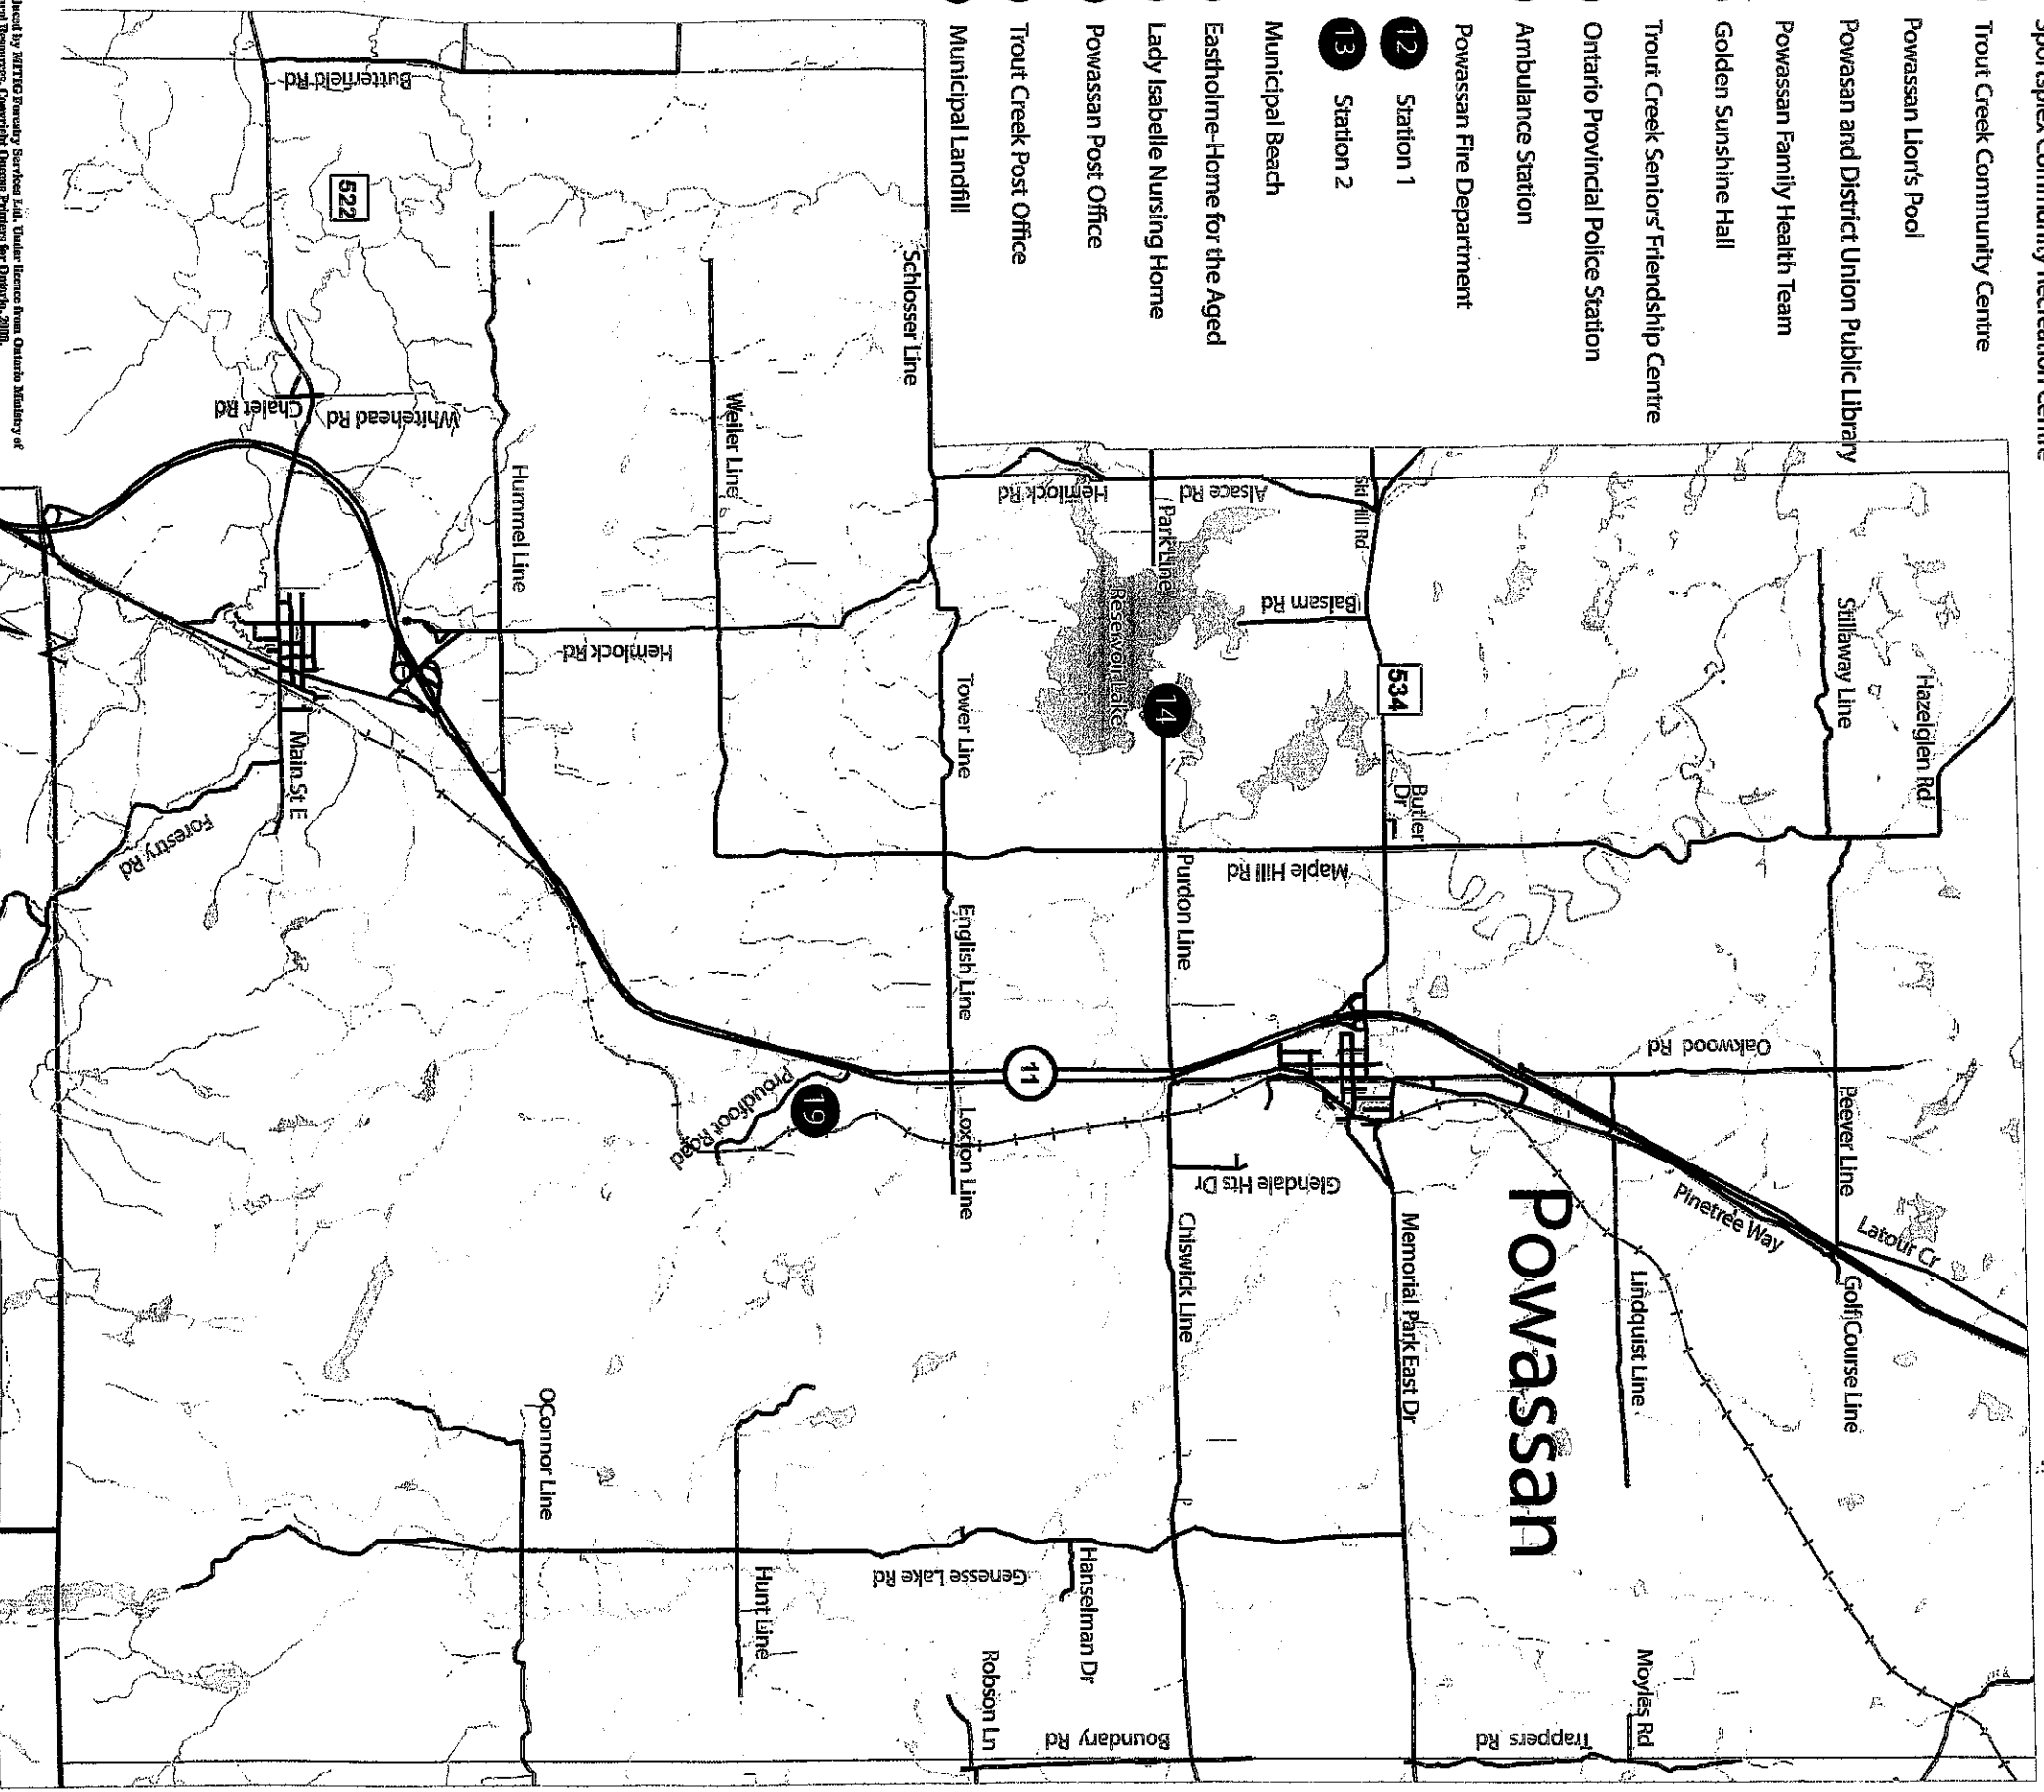

1. 1 Powassan Municipal Office
2. 2 South Himsworth Community Centre
3. 3 Sportsplex Community Recreation Centre
4. 4 Trout Creek Community Centre
5. 5 Powassan Lion's Pool
6. 6 Powassan and District Union Public Library
7. 7 Powassan Family Health Team
8. 8 Golden Sunshine Hall
9. 9 Trout Creek Seniors' Friendship Centre
10. 10 Ontario Provincial Police Station
11. 11 Ambulance Station
12. 12 Powassan Fire Department
13. 12 Station 1
14. 13 Station 2
15. 14 Municipal Beach
16. 15 Eastholme-Home for the Aged
17. 16 Lady Isabelle Nursing Home
18. 17 Powassan Post Office
19. 18 Trout Creek Post Office
20. 19 Municipal Landfill